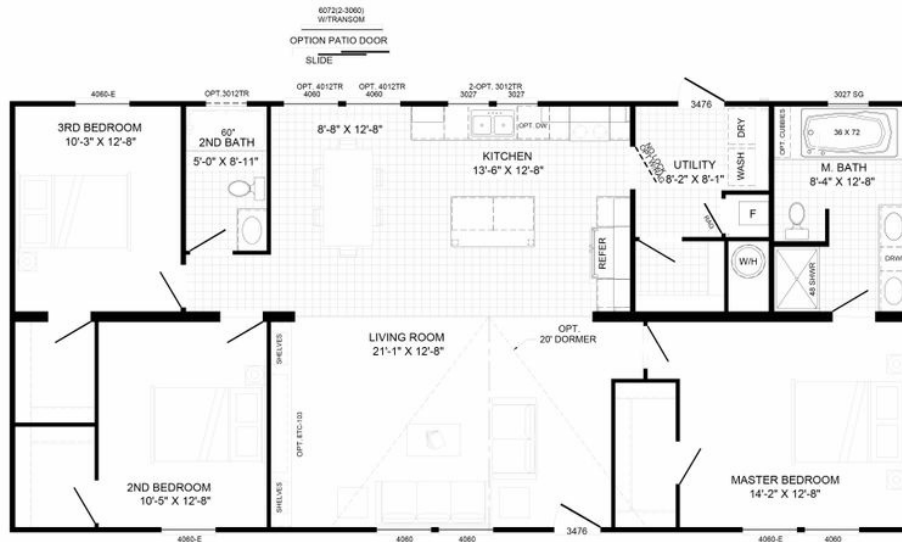

## THE HANSON

Model number: 73COM28563BH18

**3 beds • 2 baths • 1568 sq.ft. • 28' width • 56' depth**

Our home building facilities invest in continuous product and process improvements. Plans, dimensions, features, materials, specifications and availability are subject to change without notice or obligation. Renderings and floor plans are representative likenesses of our homes and may differ from the actual homes. We invite you to tour a Home Center near you and inspect the highest value in quality housing available or call (417) 865-4181 to speak with a Home Consultant. Copyright 2017, CMH. All rights reserved.